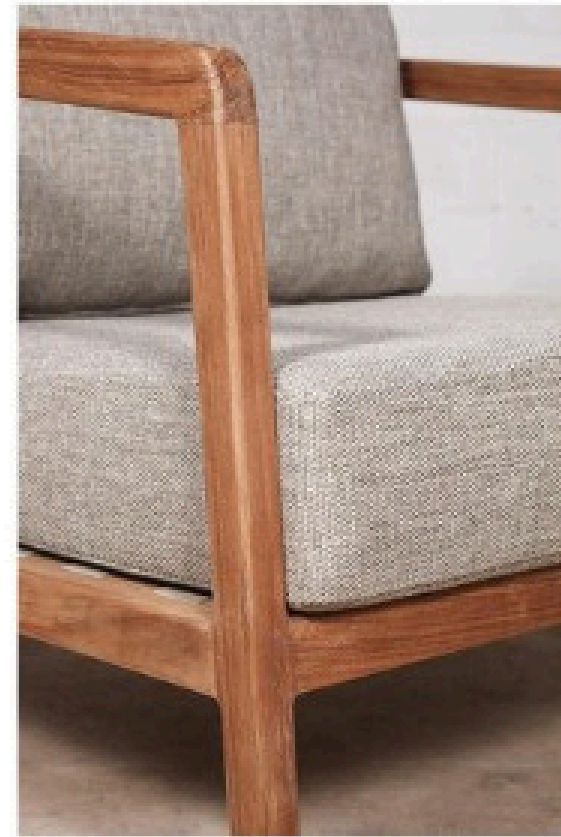

ASTON LOUNGE SET TEAK WOOD

All about outdoor furniture

Measurements

Armchair 80x84x71cm / cbm0.47

Sofa 2,5 seater 180x84x71cm / cbm1.08

Materials

Teak wood

Semi rustic finishing

Sock outdoor pattern 50mm natural
Webbing outdoor strap

Sunproof premium fabric

Packing

Unit 1pc