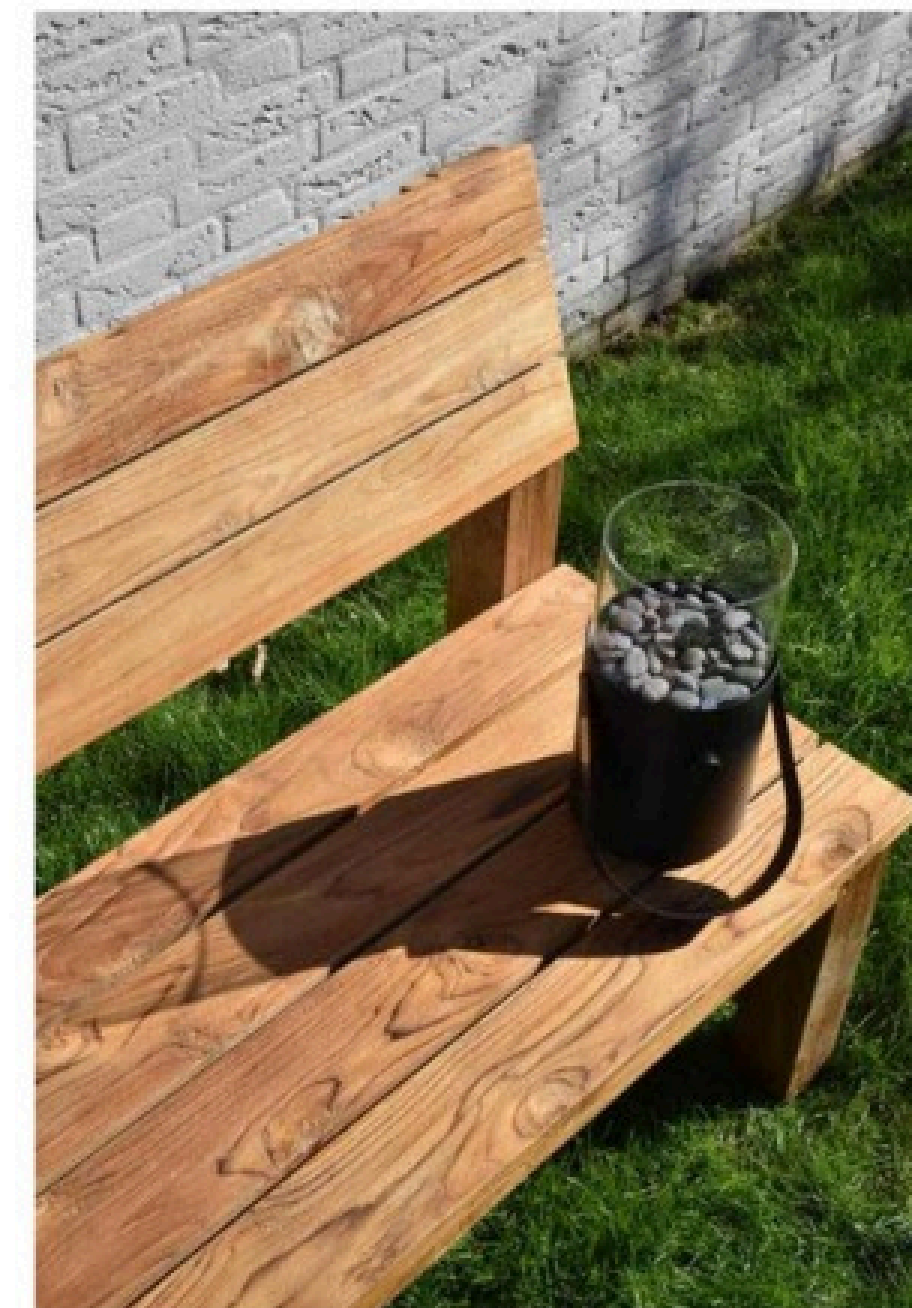

Teak wood

Semi rustic finishing

Packing

Unit 1pc

Note :

This article is also available
within black semi rustic finishing.

MANADO SERIES

All about outdoor furniture