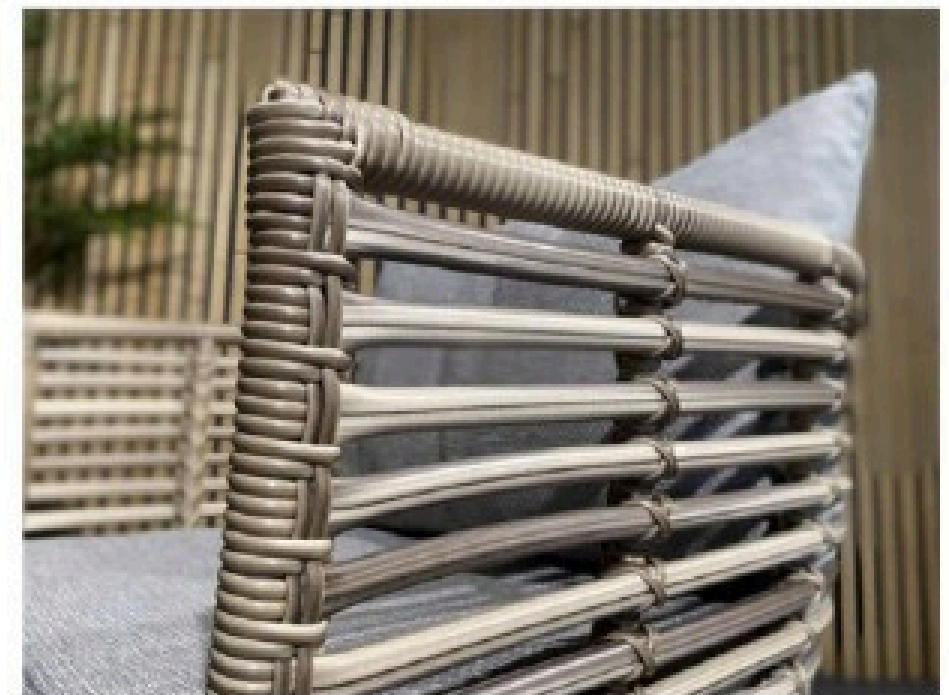

CUBA LOUNGE SET SYNTHETIC WICKER

All about outdoor furniture

Measurements

Armchair 75x79x75cm / cbm0.44 Sofa 3
seater 210x79x75cm / cbm1.24

Materials

Aluminium(top frame)
SS 201 powder coating (base)
Synthetic wicker 17mm Sandy beach
Sunproof premium fabric

Packing

Unit 1pc