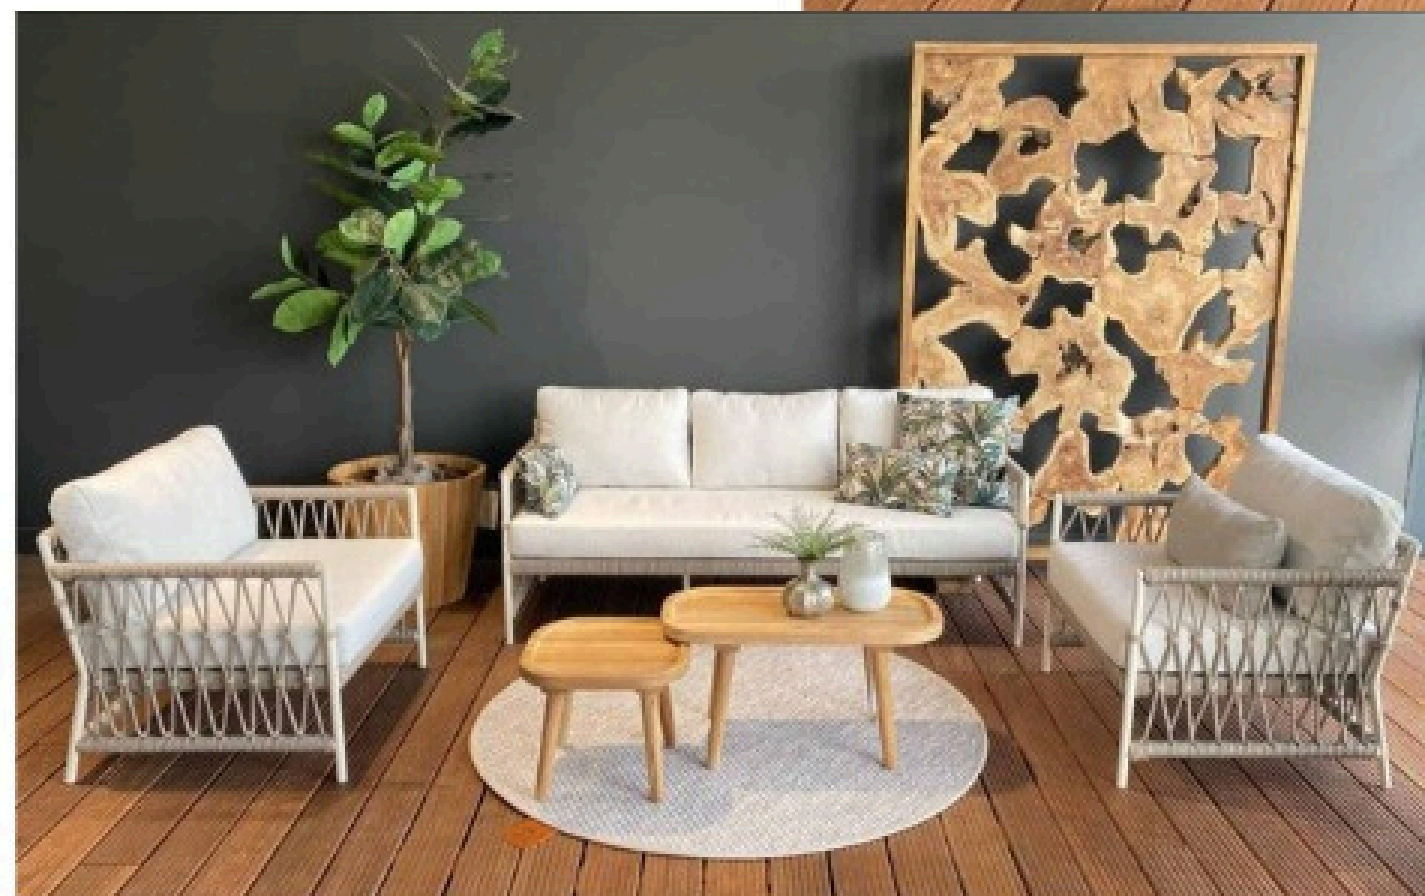

KOMODO LOUNGE SET ROPE CORD

All about outdoor furniture

Measurements

Armchair 80x72x70cm / cbm0.40 Sofa 2,5
seater 180x72x70cm / cbm0.90

Materials

Aluminium (frame)
Powder coating
Rope cord 12mm light grey
Sunproof premium fabric

Packing

Unit
1pc