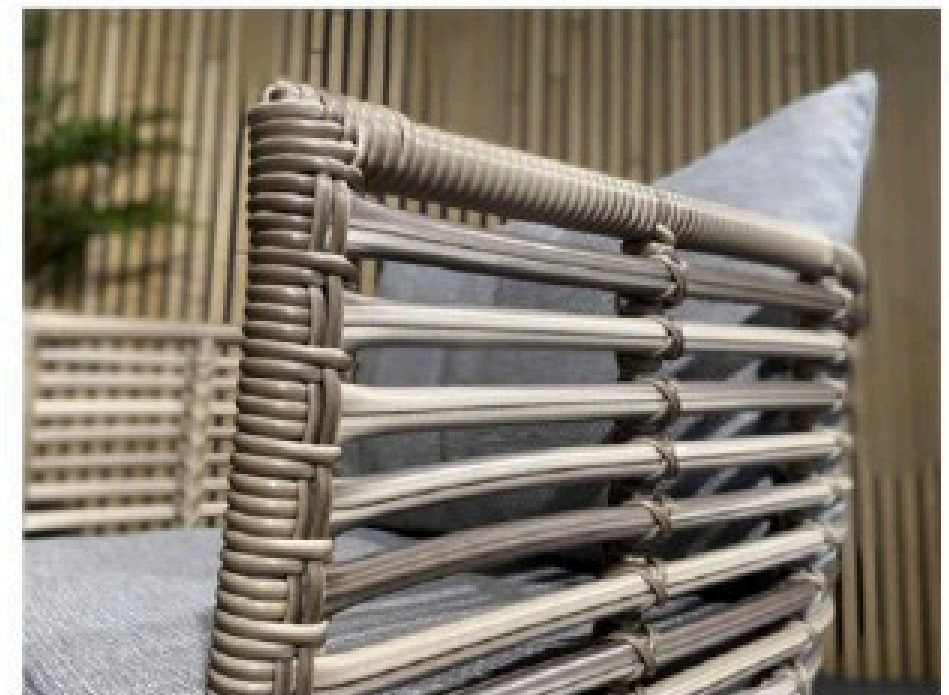

CUBA LOUNGE SET SYNTHETIC WICKER

All about outdoor furniture

Measurements

Armchair 75x79x75cm / cbm0.44 Sofa 3
seater 210x79x75cm / cbm1.24

Materials

Aluminium(top frame)
SS 201 powder coating (base)
Synthetic wicker 17mm Sandy beach
Sunproof premium fabric

Packing

Unit 1pc