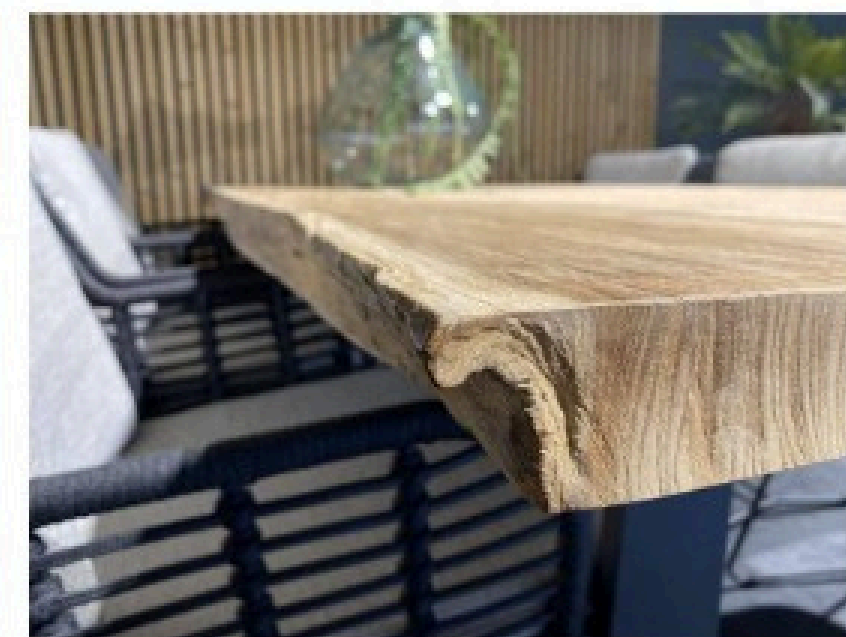

FOREST DINING TABLE TEAK WOOD

All about outdoor furniture

Measurement

Dining table 240x100/105x76cm / cbm0.44

Materials

Teak wood

Semi rustic finishing

SS 201 powder coating (legs)

Packing

Unit

1pc