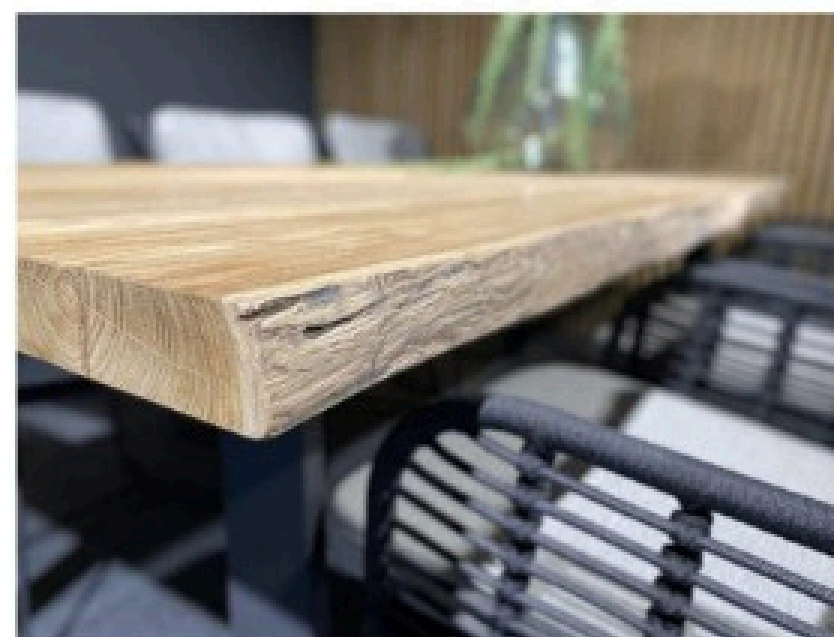

FOREST DINING TABLE TEAK WOOD

All about outdoor furniture

Measurement

Dining table 240x100/105x76cm / cbm0.44

Materials

Teak wood

Semi rustic finishing

SS 201 powder coating (legs)

Packing

Unit

1pc