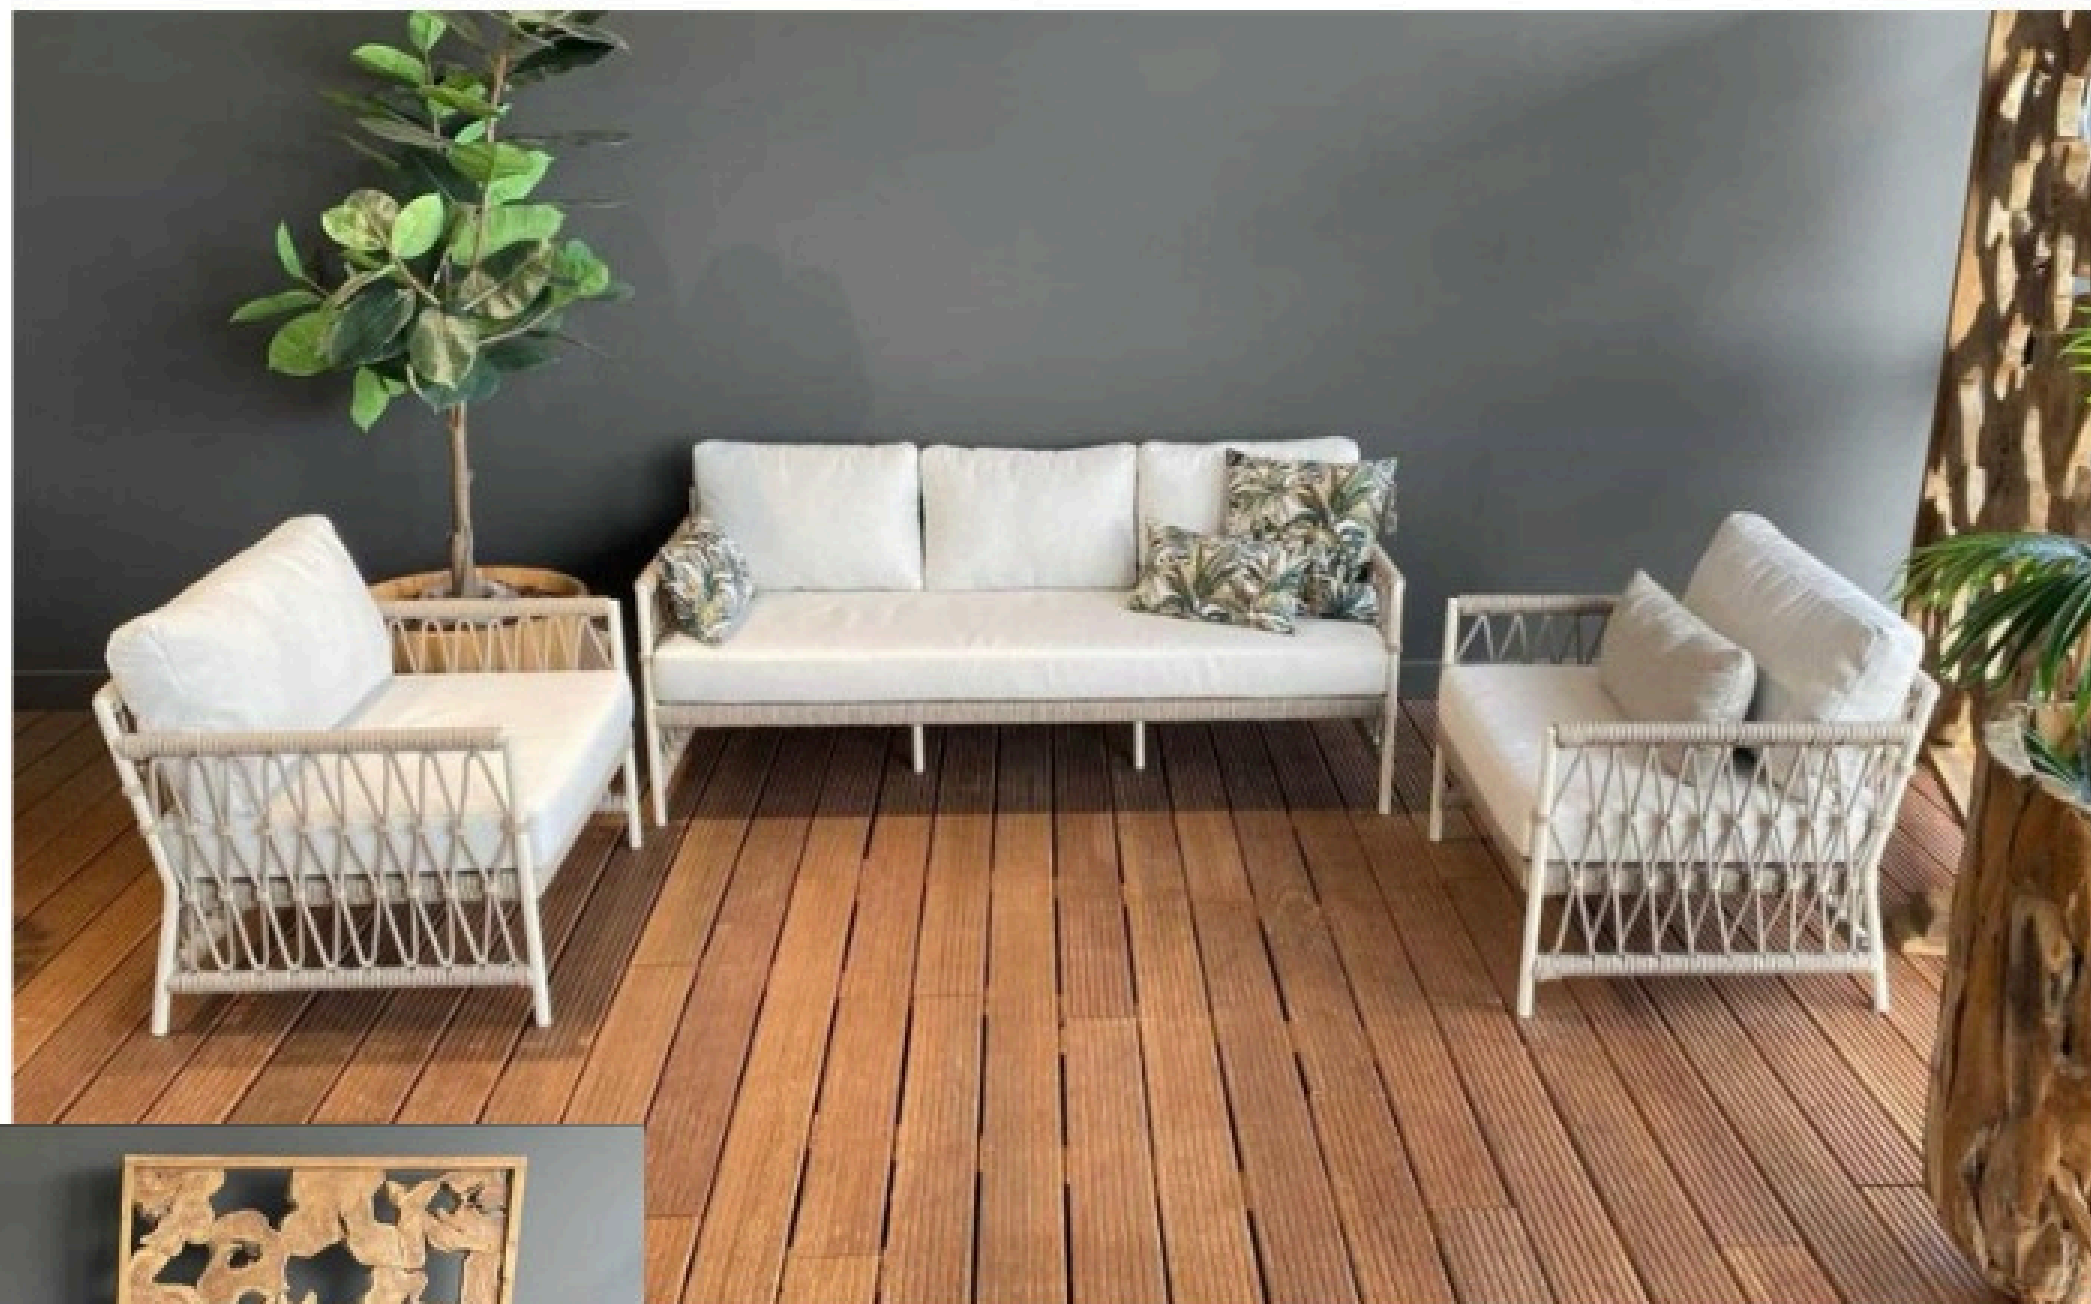

KOMODO LOUNGE SET ROPE CORD

All about outdoor furniture

Measurements

Armchair 80x72x70cm / cbm0.40 Sofa 2,5
seater 180x72x70cm / cbm0.90

Materials

Aluminium (frame)
Powder coating
Rope cord 12mm light grey
Sunproof premium fabric

Packing

Unit
1pc